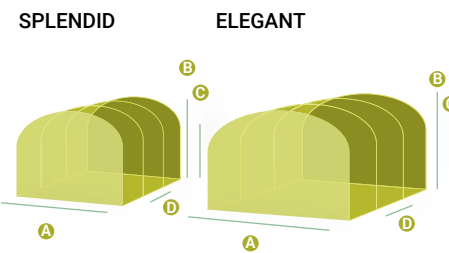

## Dimensions

### SPLENDID

- width: 8' 22" (3 m) **A**
- height: 6' 7" (2 m) **B**
- side height: 4' 11" (1,5 m) **C**
- extend per 4' 11" (1,5 m) in length **D**
- doors: hinged or sliding